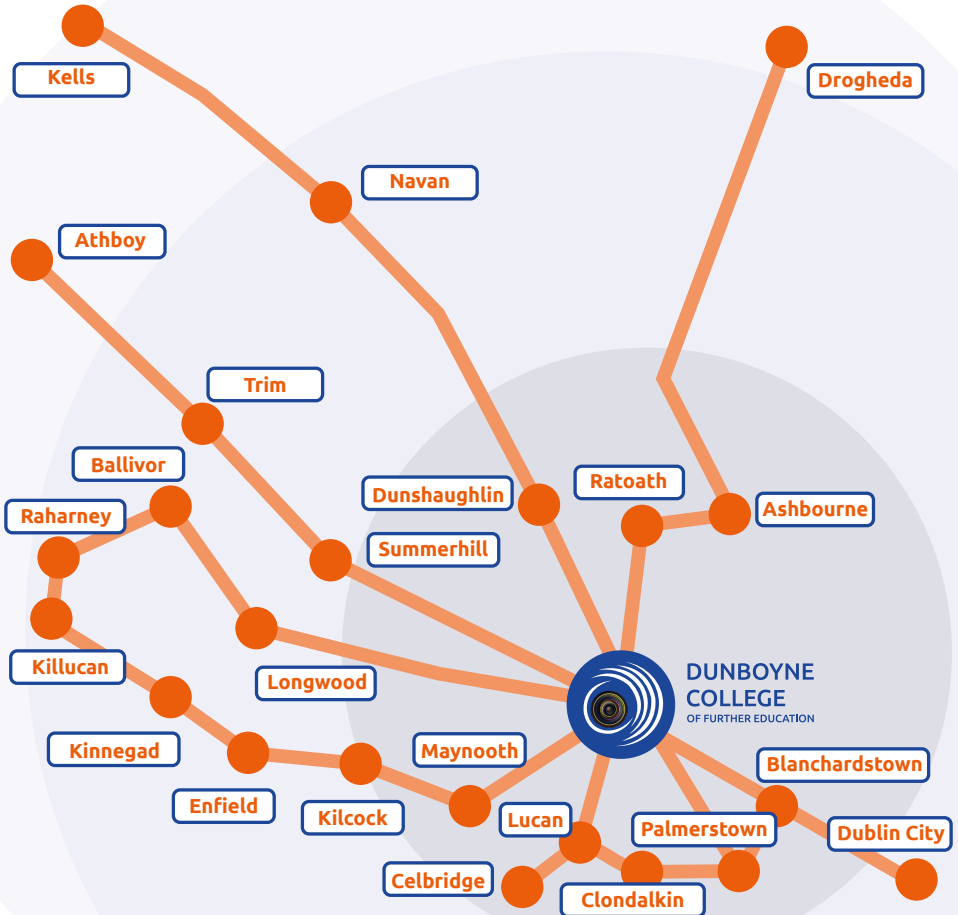

#BeginHereGoAnywhere

Dunboyne is served by Bus Éireann, Dublin Bus, Go-Ahead and Iarnród Éireann. See some information below on how to get here.

We also have a number of private providers, plus some options for those driving or cycling.

Visit our website for up to date information and links to all the providers.

dunboynecollege.ie/students/transport-links/